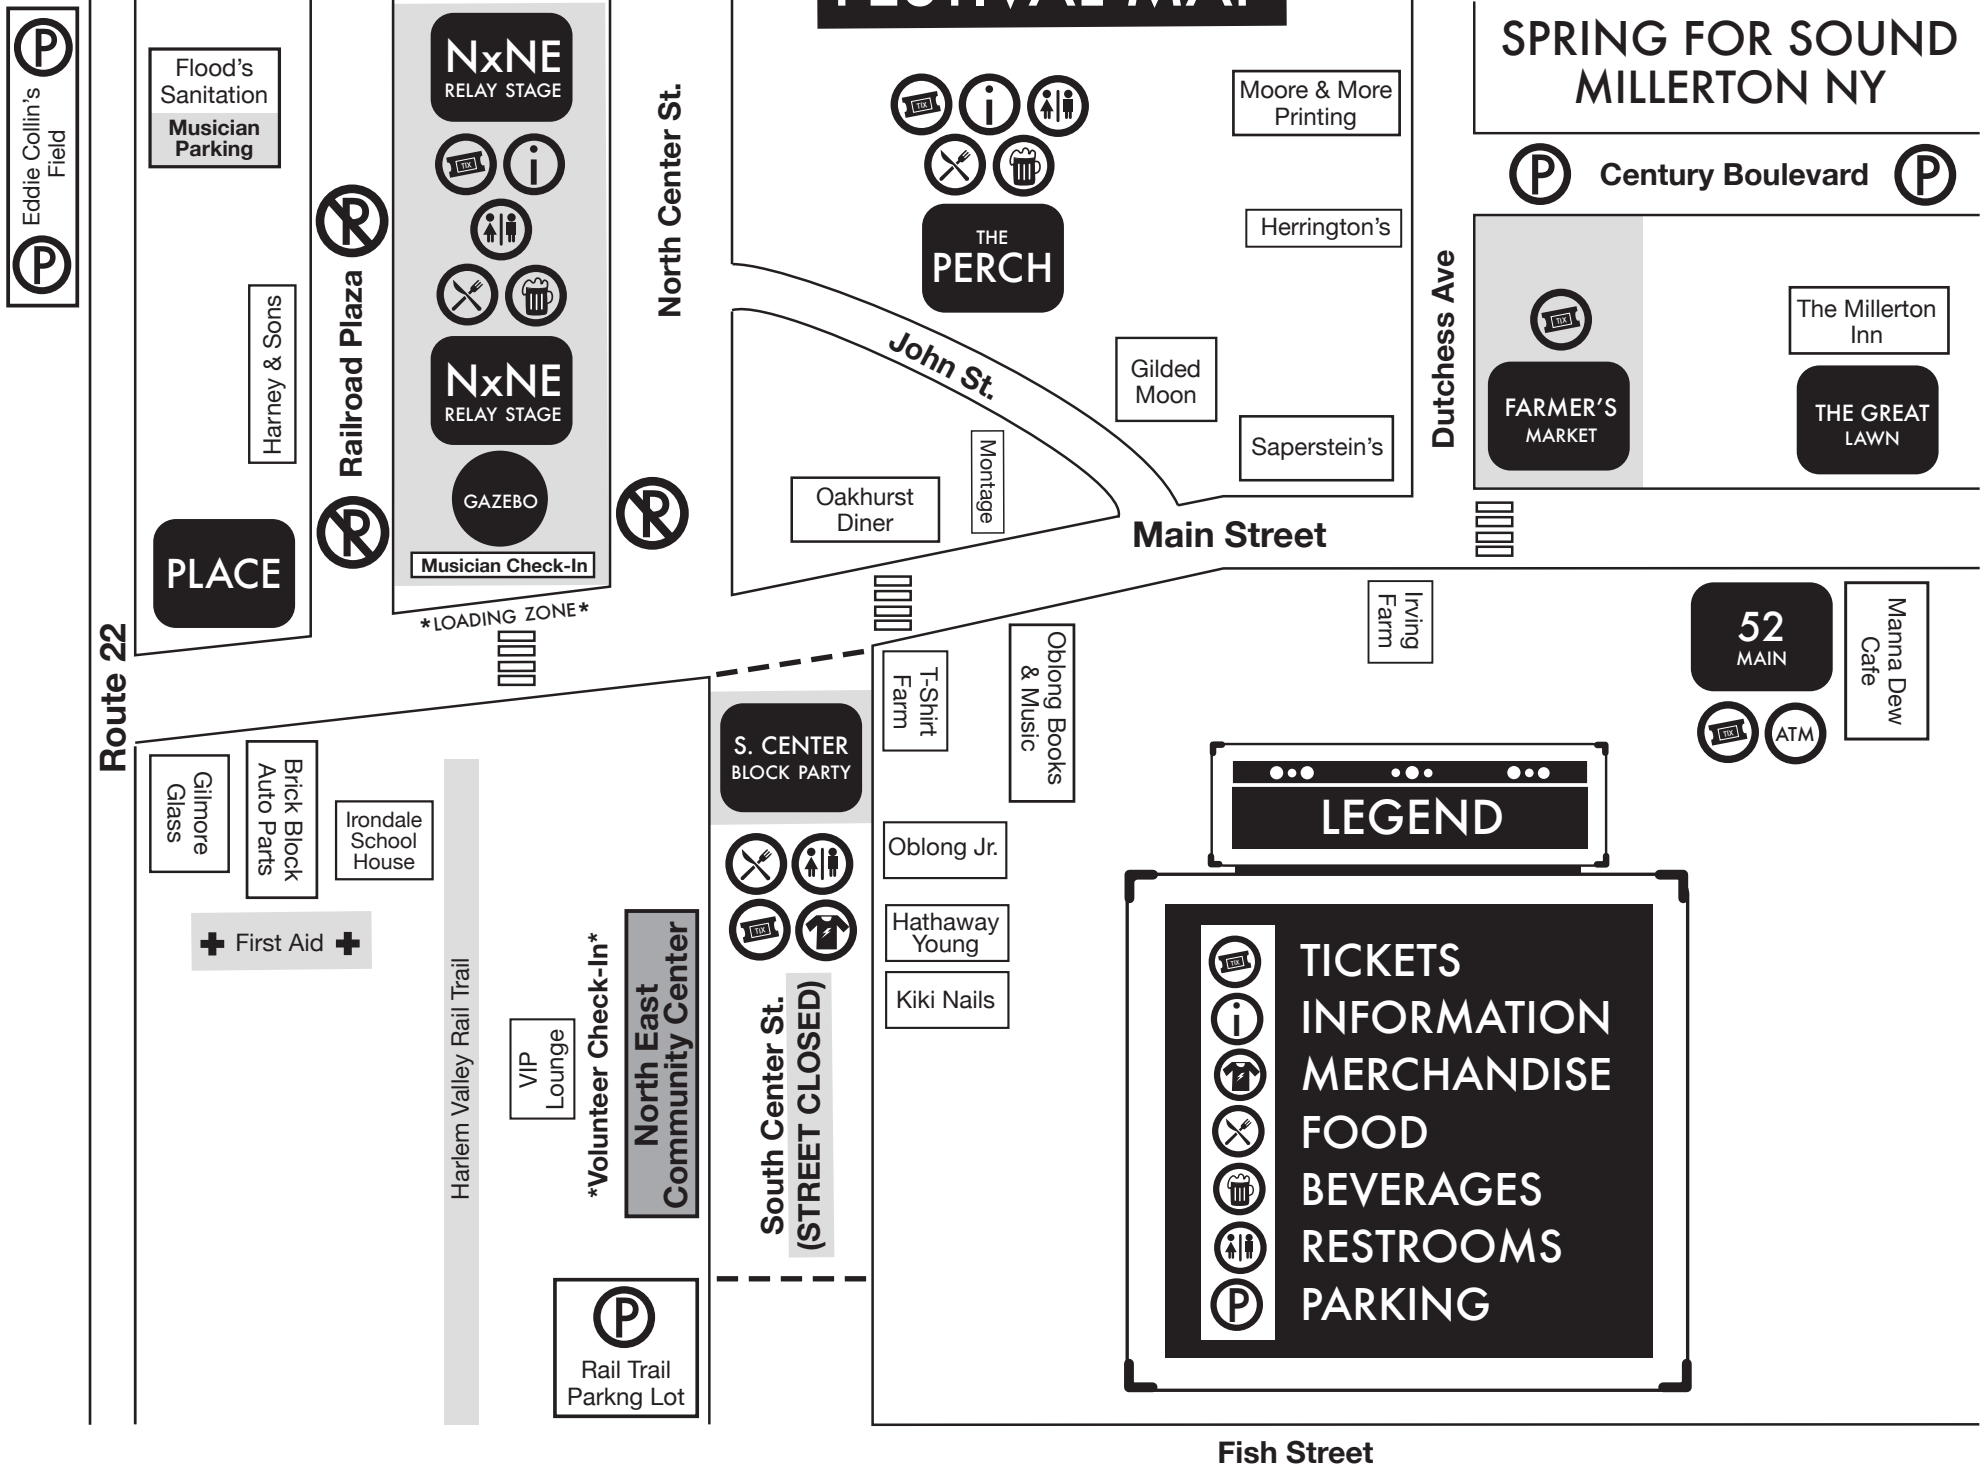

FESTIVAL MAP

SPRING FOR SOUND MILLERTON NY

Eddie Collin's Field
P

Flood's Sanitation
Musician Parking

Harney & Sons

Railroad Plaza

NxNE RELAY STAGE

NxNE RELAY STAGE

GAZEBO

Musician Check-In

LOADING ZONE

North Center St.

John St.

Oakhurst Diner

Montage

THE PERCH

Route 22

PLACE

Gilmore Glass

Brick Block Auto Parts

Irondale School House

+ First Aid +

Harlem Valley Rail Trail

VIP Lounge

Kiki Nails

Irving Farm

52 MAIN

Manna Dew Cafe

LEGEND

- TICKETS
- INFORMATION
- MERCHANDISE
- FOOD
- BEVERAGES
- RESTROOMS
- PARKING

Fish Street

P
Rail Trail Parking Lot